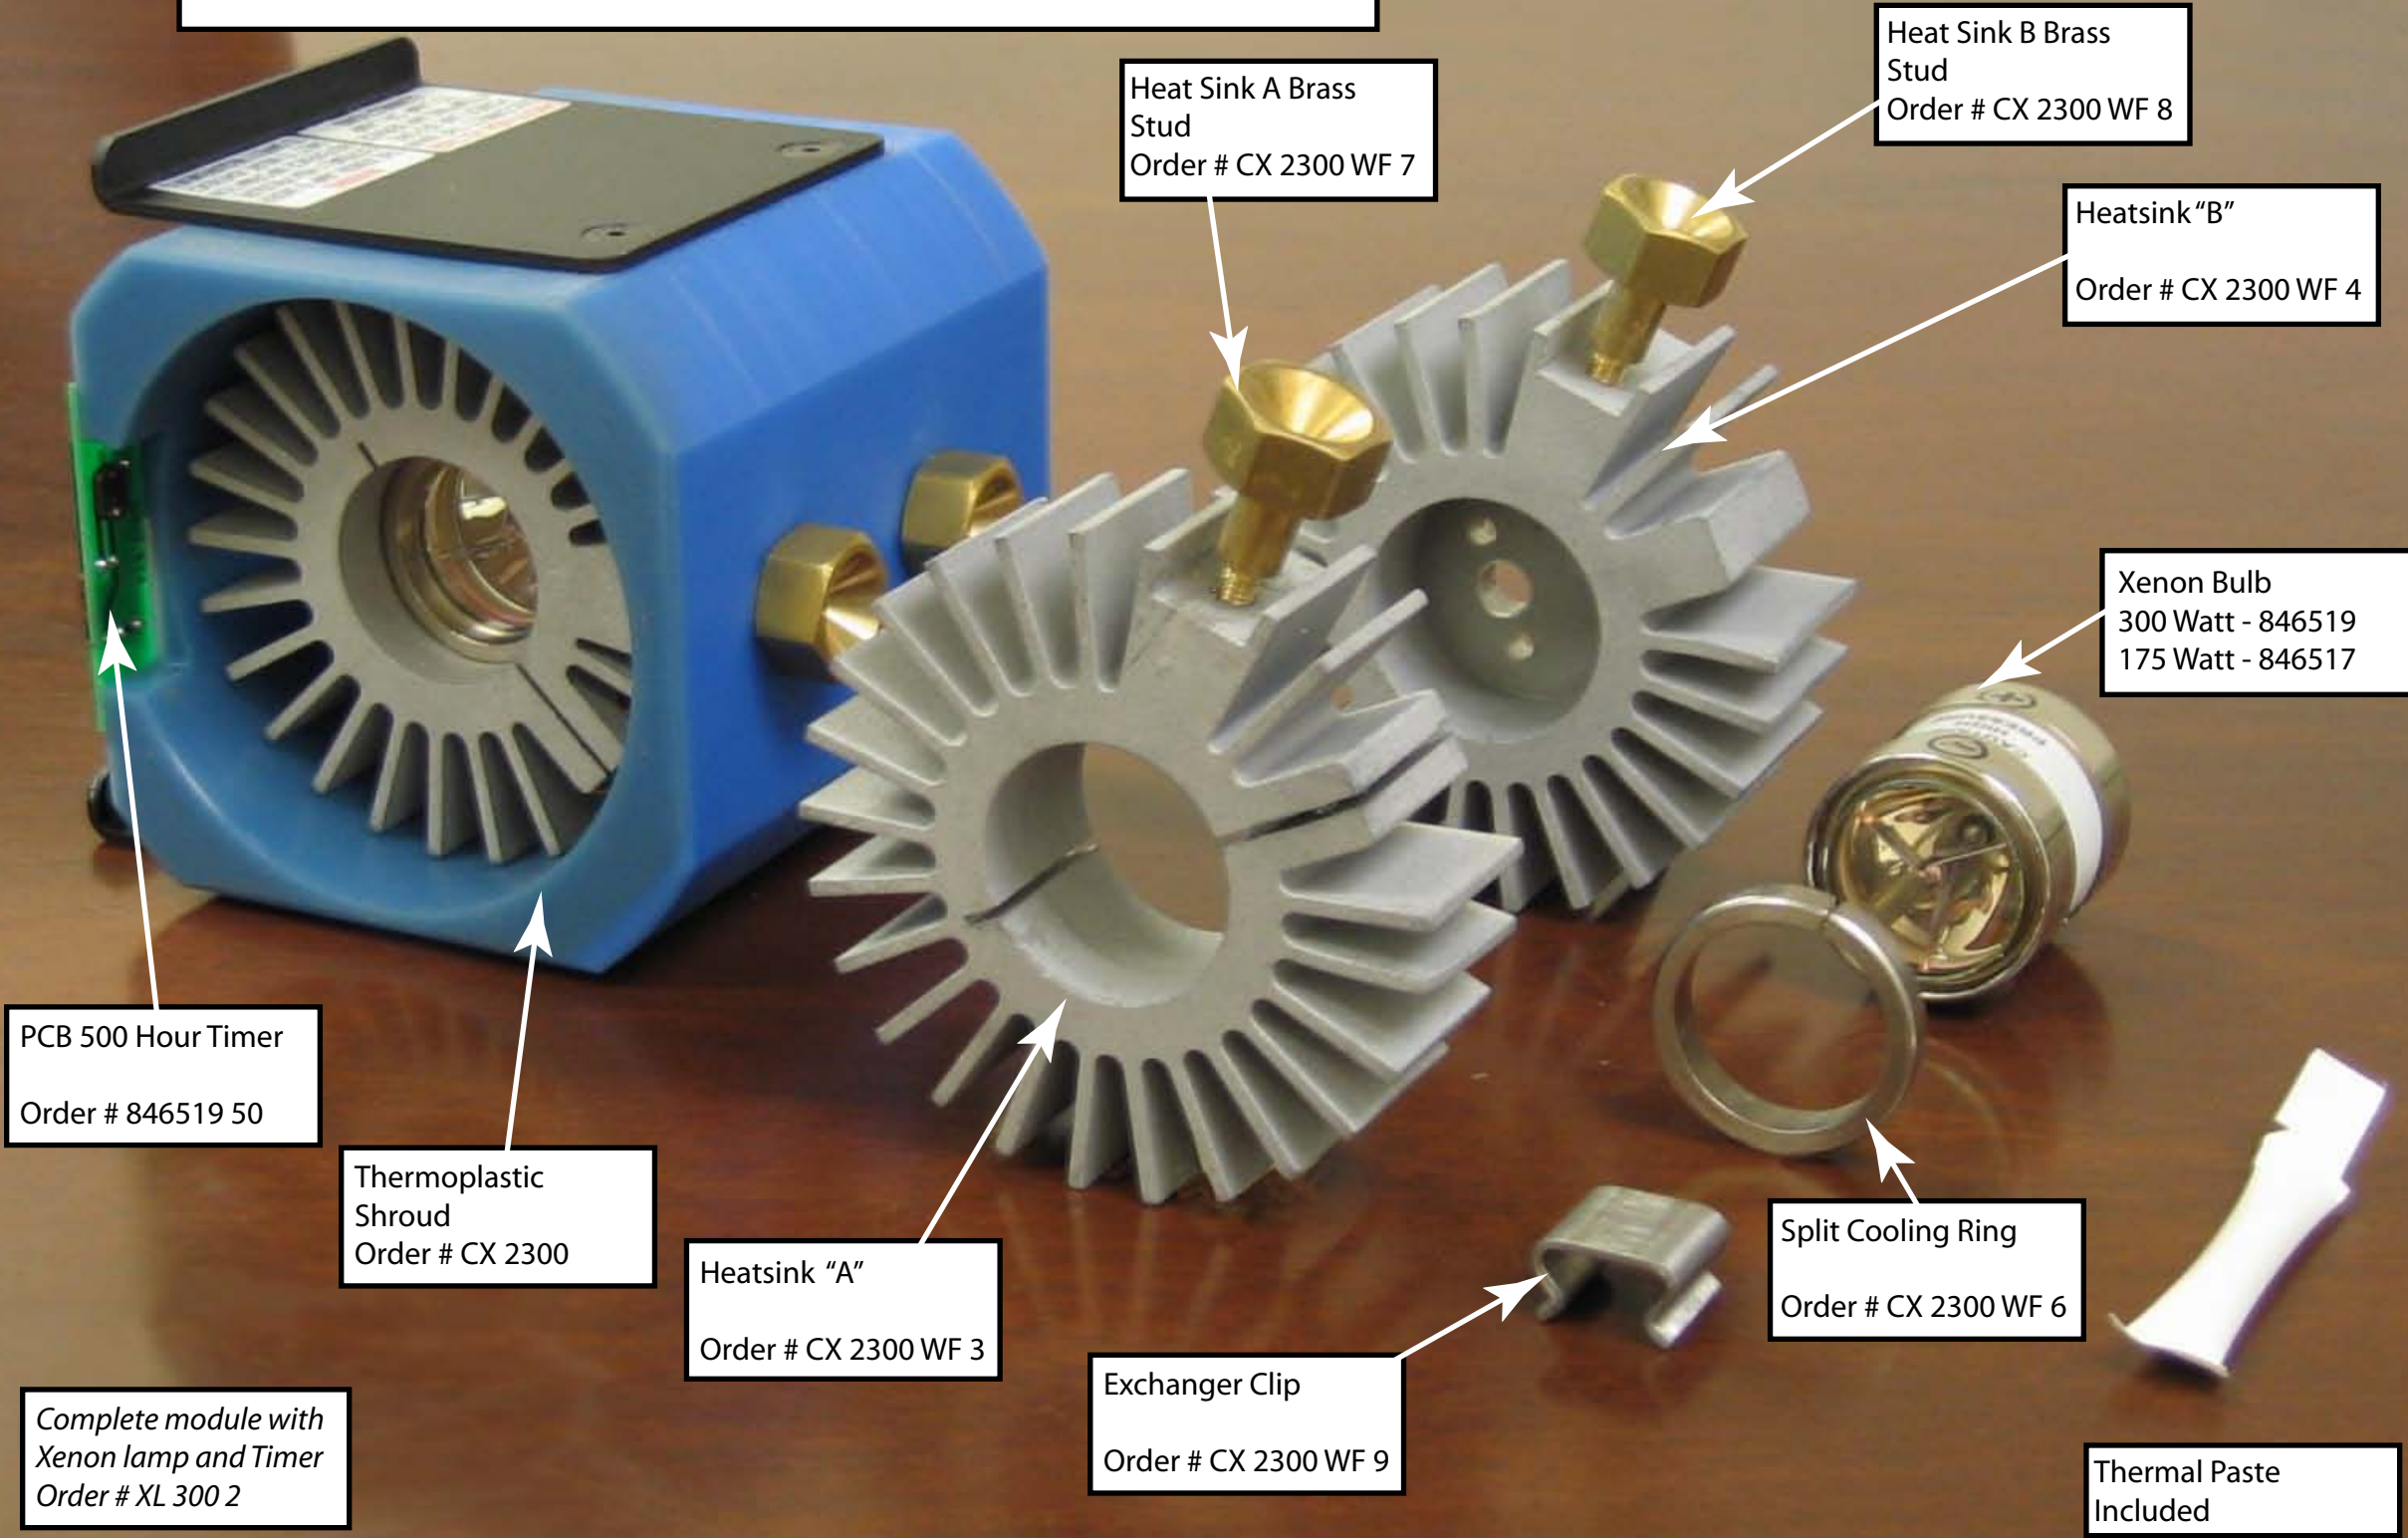

# White Sun® Xenon Lamp Module Part Breakdown

Heat Sink A Brass Stud  
Order # CX 2300 WF 7

Heat Sink B Brass Stud  
Order # CX 2300 WF 8

Heatsink "B"  
Order # CX 2300 WF 4

Xenon Bulb  
300 Watt - 846519  
175 Watt - 846517

PCB 500 Hour Timer  
Order # 846519 50

Thermoplastic Shroud  
Order # CX 2300

Heatsink "A"  
Order # CX 2300 WF 3

Split Cooling Ring  
Order # CX 2300 WF 6

Exchanger Clip  
Order # CX 2300 WF 9

Complete module with Xenon lamp and Timer  
Order # XL 300 2

Thermal Paste Included